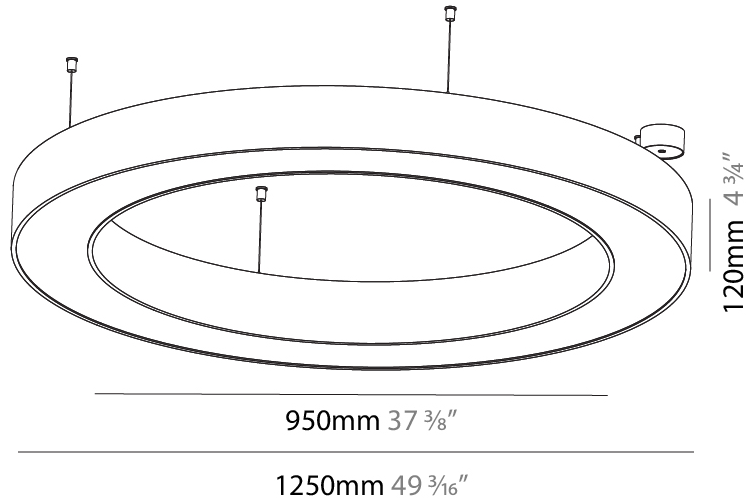

GENERAL

Series: Glorious
Subseries: Glorious
Brand: Prolight
Division: Architectural
Mounting Type: Suspension
Mounting Location: Ceiling
Subcategory: Ambient

PHYSICAL

Shape: Round
Diameter (mm): 1250
Diameter (in): 49 ⁷/₁₆
Height (mm): 120
Height (in): 4 ³/₄
Max. Overall Height (mm): 2120
Max. Overall Height (in): 83 ⁷/₁₆
Light Distribution: Direct / Indirect
Weight (kg): 13.475
Weight (lbs): 29.70
Diffuser: PMMA - Opal or Micro-Prism
Fixture Finish: SSR / BKV / CWI / CRY / HAB / UFT / ITA / RUA / FTG / MYG / LOD / PUS / FRO / FUP / KIA / POP / BLS / SPG / MEY / GOH / GUM / CHC / COM / ABZ / JAG / OBR / MOS / ROR
Fixture Material: Aluminum

ELECTRICAL

Lamp Type: LED (Zhaga Standard)
Input Wattage (W): 90
Total Output Wattage (W): 72 / 57.6 (3500K)
Dimming: Non-Dimming / Phase Dimming (120Vac only) / 0-10V Dimming
Driver Included: Yes
Driver Location: Integrated
Driver Type: Constant Current
Driver Class: Class 2
Input Voltage (V): 120 - 277
Constant Current (MA): 350 / 1200/600 (3500K)

LED

Color Temperature (°K): 3000 / 3500 / 4000
Max. Delivered Lumen (lm): 5540 / 5733 / 5850 Direct / 3830 / 3969 / 4050 Indirect
CRI: >80 CRI
Efficiency (%): 68
Lamp Life (hrs): 50000

OPTICAL

RATINGS AND CERTIFICATIONS

Certified By: Certified for North American Standards
IP rating: IP20