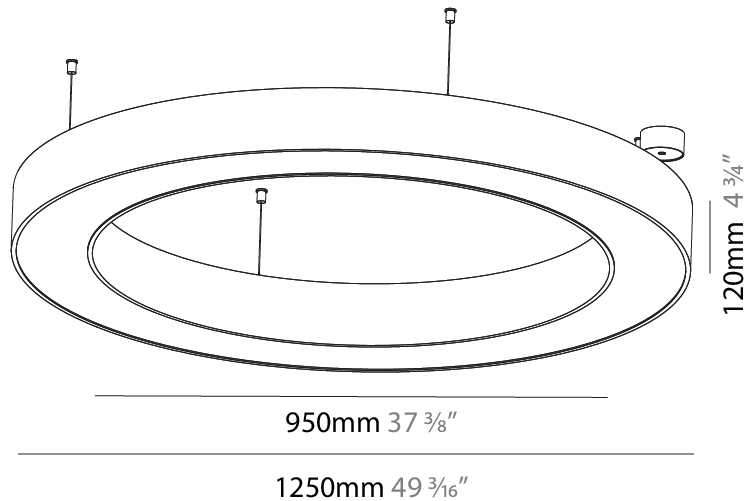

GENERAL

Series: Glorious
Subseries: Glorious
Brand: Prolight
Division: Architectural
Mounting Type: Suspension
Mounting Location: Ceiling
Subcategory: Ambient

PHYSICAL

Shape: Round
Diameter (mm): 1250
Diameter (in): 49 ⁷/₁₆
Height (mm): 120
Height (in): 4 ³/₄
Max. Overall Height (mm): 2120
Max. Overall Height (in): 83 ⁷/₁₆
Light Distribution: Direct / Indirect
Weight (kg): 13.475
Weight (lbs): 29.70
Diffuser: [PMMA - Opal or Micro-Prism](#)
Fixture Finish: [SSR / BKV / CWI / CRY / HAB / UFT / ITA / RUA / FTG / MYG / LOD / PUS / FRO / FUP / KIA / POP / BLS / SPG / MEY / GOH / GUM / CHC / COM / ABZ / JAG / OBR / MOS / ROR](#)
Fixture Material: Aluminum

ELECTRICAL

Lamp Type: LED (Zhaga Standard)
Input Wattage (W): 90
Total Output Wattage (W): 72 / 57.6 (3500K)
Dimming: [Non-Dimming / Phase Dimming (120Vac only) / 0-10V Dimming](#)
Driver Included: Yes
Driver Location: Integrated
Driver Type: Constant Current
Driver Class: Class 2
Input Voltage (V): 120 - 277
Constant Current (MA): 350 / 1200/600 (3500K)

LED

[Color Temperature (°K): 3000 / 3500 / 4000](#)
Max. Delivered Lumen (lm): 5540 / 5733 / 5850 Direct / 3830 / 3969 / 4050 Indirect
CRI: >80 CRI
Efficiency (%): 68
Lamp Life (hrs): 50000

OPTICAL

RATINGS AND CERTIFICATIONS

Certified By: Certified for North American Standards
IP rating: IP20